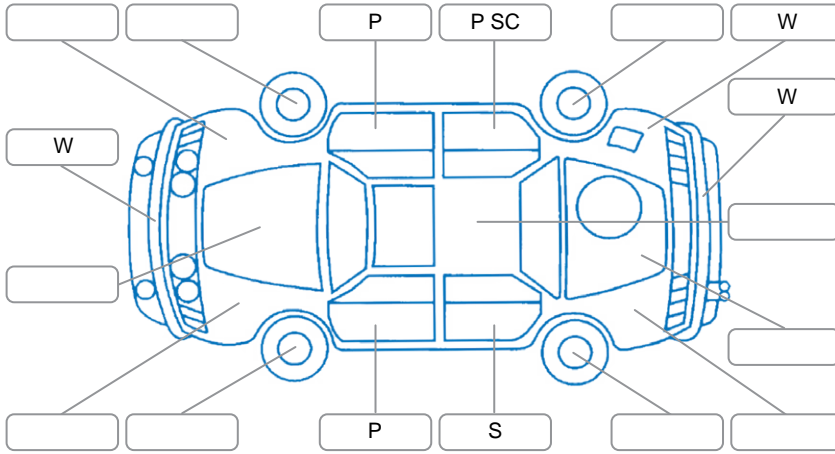

Report ID:	28,050,491	Version:	3
Created:	24 Mar 2026		

Make:	Toyota	Model:	Crown
Body Style:	Sedan	Year:	2006
Rego No.:	JJR350	Rego Expiry:	24 Mar 2026
WoF Expiry:	07 Apr 2027	Odometer:	137,655 Kms
Good No.:	28050491	VIN:	7AT0H60BX15031792
Next Service:	147000	Service History:	No

Key

S = Scratch R = Rust C = Crack * = Decals W = Significant scuffs
 D = Dent PT = Paint defect P = Pin dent SC = Stone Chips

Note: some defects and blemishes may not be displayed in the diagram

Body Inspection Comments

Conditions During Body Inspection

Dry

Under Carriage and Under Bonnet Inspection Comments

Interior Comments

Seats:	Average
Carpets:	Average
Panels:	Average
Dashboard:	poor, has multiple cracks.

General Comments