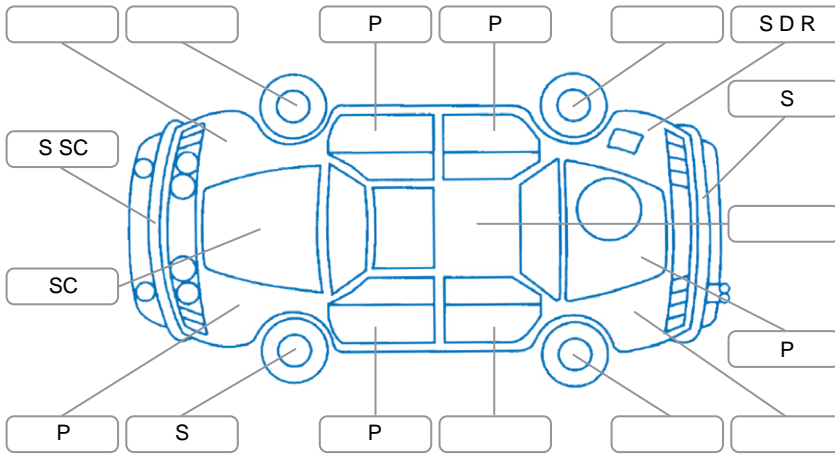

Report ID:	28,050,064	Version:	2
Created:	25 Mar 2026		

Make:	Nissan	Model:	Tiida
Body Style:	Hatchback	Year:	2009
Rego No.:	LWY770	Rego Expiry:	17 Mar 2026
WoF Expiry:	03 Feb 2027	Odometer:	89,898 Kms
Good No.:	28050064	VIN:	7AT0DH78X18235343
Next Service:	99,898kms	Service History:	No

Key
 S = Scratch R = Rust C = Crack * = Decals W = Significant scuffs
 D = Dent PT = Paint defect P = Pin dent SC = Stone Chips

Note: some defects and blemishes may not be displayed in the diagram

Body Inspection Comments

Conditions During Body Inspection: Dry

Under Carriage and Under Bonnet Inspection Comments

Interior Comments

Seats:	Good
Carpets:	Good
Panels:	Good
Dashboard:	Good

General Comments

Road Conditions During Test Drive	Dry	
Engine Timing Mechanism	Timing Chain	
Evidence of Cam Belt Replacement	<input type="checkbox"/> Yes <input type="checkbox"/> No	Kms
Inspected by:	LukaAjitvan Woerden	
Published by:	Cody O'Neill	
Inspection Date:	14 Mar 2026	