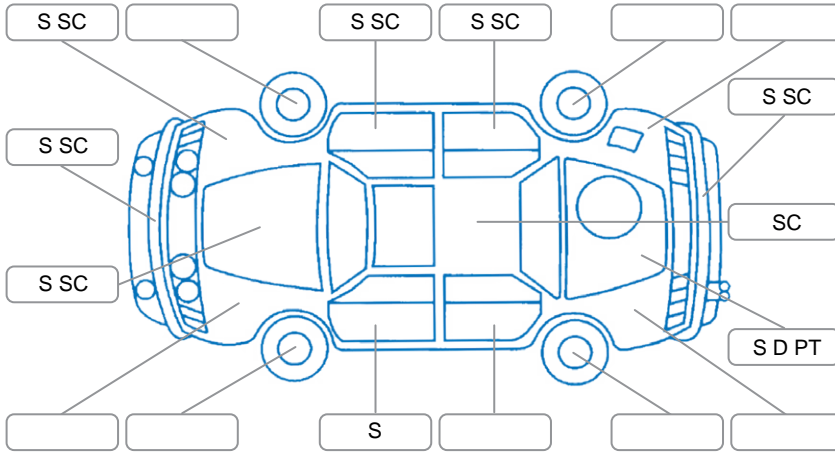

Report ID:	28,050,017	Version:	3
Created:	01 Apr 2026		

Make:	Honda	Model:	Accord
Body Style:	Sedan	Year:	2005
Rego No.:	GSY484	Rego Expiry:	22 Aug 2026
WoF Expiry:	02 Apr 2027	Odometer:	103,876 Kms
Good No.:	28050017	VIN:	7AT08G13X12100618
Next Service:	213878	Service History:	No

**Key**

S = Scratch    R = Rust    C = Crack    \* = Decals    W = Significant scuffs  
 D = Dent    PT = Paint defect    P = Pin dent    SC = Stone Chips

Note: some defects and blemishes may not be displayed in the diagram

**Body Inspection Comments**

Minor stonechips on windscreen

Conditions During Body Inspection

Dry

**Under Carriage and Under Bonnet Inspection Comments**

Front wheel drive

**Interior Comments**

Seats:	Good
Carpets:	Good
Panels:	Good
Dashboard:	Good