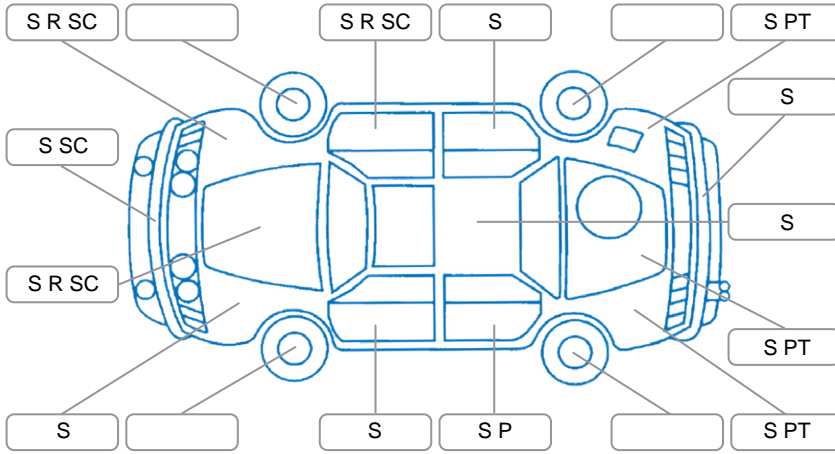

Report ID:	28,049,807	Version:	2
Created:	08 Apr 2026		

Make:	Honda	Model:	CRV
Body Style:	Wagon	Year:	2011
Rego No.:	MNJ924	Rego Expiry:	18 Dec 2026
WoF Expiry:	09 Mar 2027	Odometer:	144,907 Kms
Good No.:	28049807	VIN:	7AT08G7HX20302862
Next Service:	152,000	Service History:	No

**Key**

S = Scratch    R = Rust    C = Crack    \* = Decals    W = Significant scuffs  
 D = Dent    PT = Paint defect    P = Pin dent    SC = Stone Chips

Note: some defects and blemishes may not be displayed in the diagram