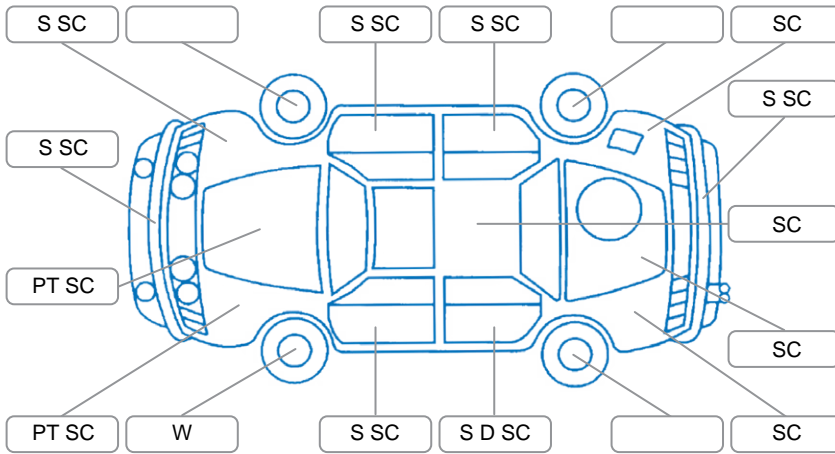

Report ID:	28,049,525	Version:	2
Created:	01 Apr 2026		

Make:	Volkswagen	Model:	Golf
Body Style:	Hatchback	Year:	2010
Rego No.:	QPW586	Rego Expiry:	25 Jul 2026
WoF Expiry:	20 Mar 2027	Odometer:	246,348 Kms
Good No.:	28049525	VIN:	WVVZZZ1KZAW276215
Next Service:	256355	Service History:	No

Key
 S = Scratch R = Rust C = Crack * = Decals W = Significant scuffs
 D = Dent PT = Paint defect P = Pin dent SC = Stone Chips

Note: some defects and blemishes may not be displayed in the diagram

Body Inspection Comments

Minor stonechips/crack on windscreen

Conditions During Body Inspection

Dry

Under Carriage and Under Bonnet Inspection Comments

Front wheel drive

Interior Comments

Seats:	Good
Carpets:	Good
Panels:	Good
Dashboard:	Good