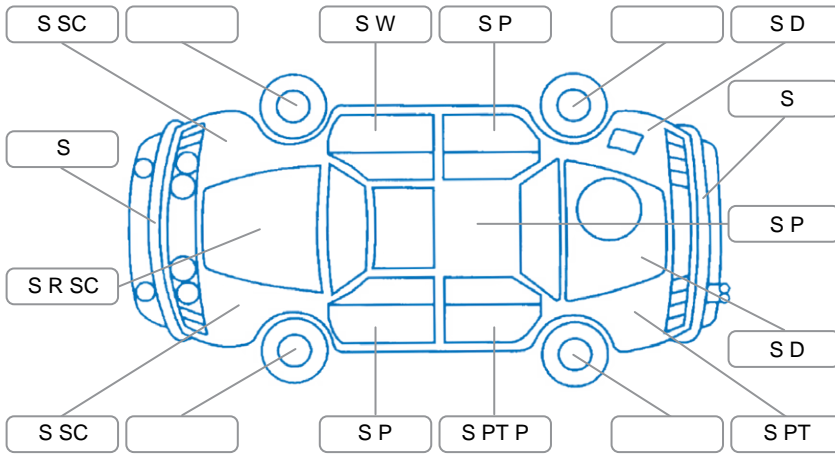

Report ID:	28,049,415	Version:	1
Created:	24 Mar 2026		

Make:	Mitsubishi	Model:	Outlander
Body Style:	SUV	Year:	2017
Rego No.:	KZD778	Rego Expiry:	31 Oct 2026
WoF Expiry:	14 Oct 2026	Odometer:	94,845 Kms
Good No.:	28049415	VIN:	JMFXTGF7WHZ005251
Next Service:	102,700	Service History:	No

**Key**

S = Scratch    R = Rust    C = Crack    \* = Decals    W = Significant scuffs  
 D = Dent    PT = Paint defect    P = Pin dent    SC = Stone Chips

Note: some defects and blemishes may not be displayed in the diagram