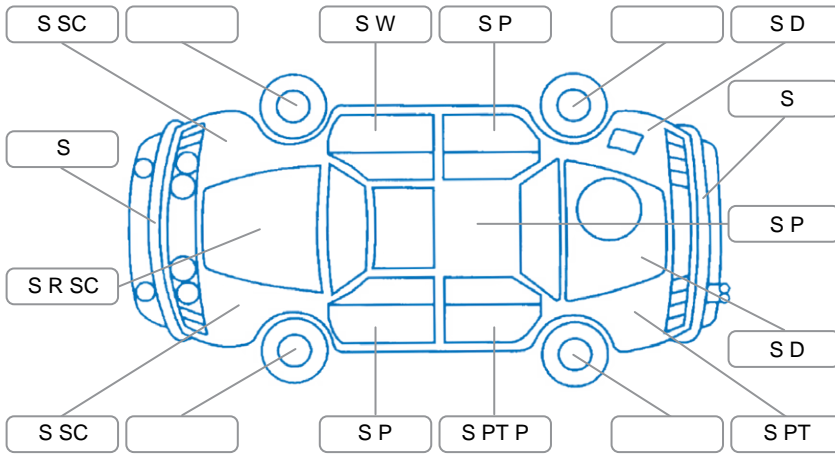

Report ID:	28,049,415	Version:	2
Created:	10 Apr 2026		

Make:	Mitsubishi	Model:	Outlander
Body Style:	SUV	Year:	2017
Rego No.:	KZD778	Rego Expiry:	31 Oct 2026
WoF Expiry:	14 Oct 2026	Odometer:	94,845 Kms
Good No.:	28049415	VIN:	JMFXTGF7WHZ005251
Next Service:	102,700	Service History:	No

Key

S = Scratch R = Rust C = Crack * = Decals W = Significant scuffs
 D = Dent PT = Paint defect P = Pin dent SC = Stone Chips

Note: some defects and blemishes may not be displayed in the diagram

Body Inspection Comments

Conditions During Body Inspection: Dry

Under Carriage and Under Bonnet Inspection Comments

Interior Comments

Seats:	Average
Carpets:	Average
Panels:	Average
Dashboard:	Average

General Comments

Road Conditions During Test Drive	Dry	
Engine Timing Mechanism	Timing Chain	
Evidence of Cam Belt Replacement	<input type="checkbox"/> Yes <input type="checkbox"/> No	Kms
Inspected by:	Samuel Weir	
Published by:	Ben Moon	
Inspection Date:	19 Mar 2026	