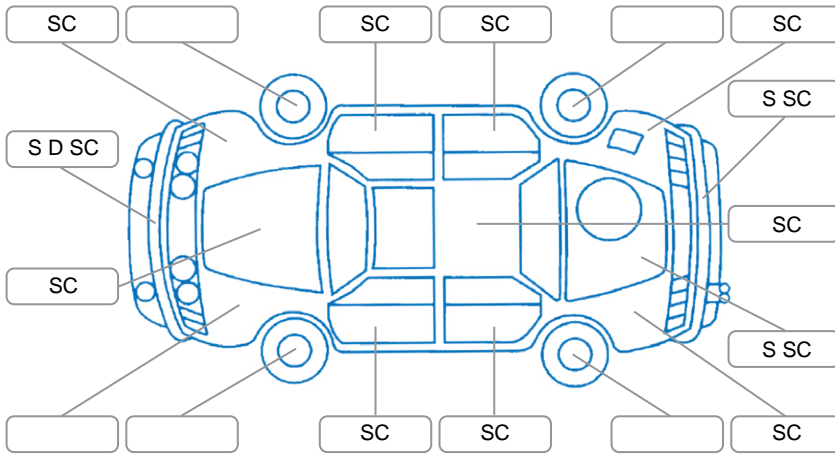

Report ID:	28,049,190	Version:	1
Created:	23 Mar 2026		

Make:	Ford	Model:	Falcon UTE
Body Style:	Utility	Year:	2002
Rego No.:	QMC590	Rego Expiry:	31 May 2026
WoF Expiry:	30 Jan 2027	Odometer:	182,098 Kms
Good No.:	28049190	VIN:	6FPAAAJGCM2R95273
Next Service:	192103	Service History:	No

### Key

S = Scratch    R = Rust    C = Crack    \* = Decals    W = Significant scuffs  
 D = Dent    PT = Paint defect    P = Pin dent    SC = Stone Chips

Note: some defects and blemishes may not be displayed in the diagram