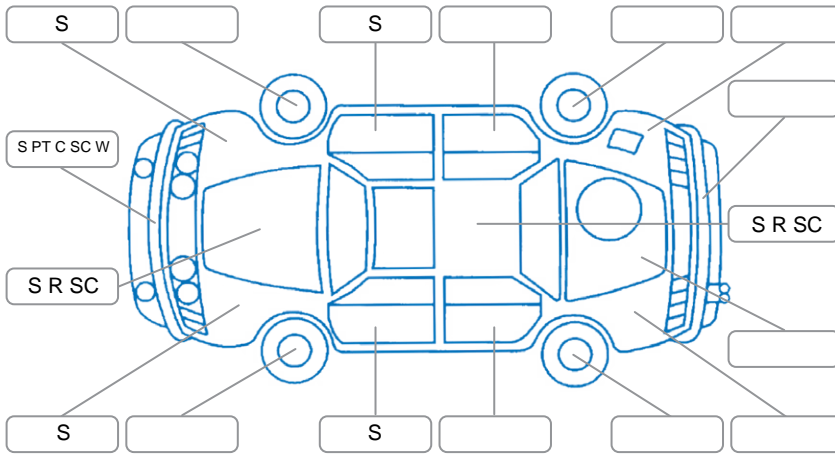

Report ID:	28,048,651	Version:	1
Created:	07 Apr 2026		

Make:	Mazda	Model:	Axela
Body Style:	Hatchback	Year:	2010
Rego No.:	MBE844	Rego Expiry:	15 Sep 2026
WoF Expiry:	13 Mar 2027	Odometer:	80,122 Kms
Good No.:	28048651	VIN:	7AT0C13JX19118128
Next Service:	90000	Service History:	No

Key
 S = Scratch R = Rust C = Crack * = Decals W = Significant scuffs
 D = Dent PT = Paint defect P = Pin dent SC = Stone Chips

Note: some defects and blemishes may not be displayed in the diagram

Body Inspection Comments

Conditions During Body Inspection: Dry

Under Carriage and Under Bonnet Inspection Comments

Interior Comments

Seats:	marks
Carpets:	Average
Panels:	scratches scuffs
Dashboard:	sticky

General Comments

Road Conditions During Test Drive	Dry		
Engine Timing Mechanism	Timing Chain		
Evidence of Cam Belt Replacement	<input type="checkbox"/> Yes	<input type="checkbox"/> No	Kms
Inspected by:	Gary Adams		
Published by:	Luke Saunders		
Inspection Date:	18 Mar 2026		