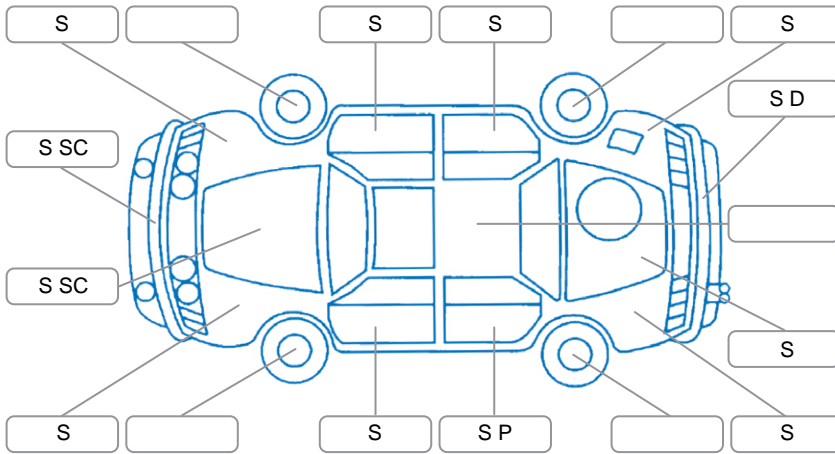

Report ID:	28,048,614	Version:	2
Created:	02 Apr 2026		

Make:	Mazda	Model:	Axela
Body Style:	Hatchback	Year:	2008
Rego No.:	GSW994	Rego Expiry:	10 Sep 2026
WoF Expiry:	03 Mar 2027	Odometer:	93,350 Kms
Good No.:	28048614	VIN:	7AT0C13JX12311721
Next Service:	103,000 kms	Service History:	No

Key
 S = Scratch R = Rust C = Crack * = Decals W = Significant scuffs
 D = Dent PT = Paint defect P = Pin dent SC = Stone Chips

Note: some defects and blemishes may not be displayed in the diagram

Body Inspection Comments

Conditions During Body Inspection

Under Carriage and Under Bonnet Inspection Comments

Freshly serviced.
 2 new tyres installed.
 Wheel alignment actioned.

Interior Comments

Seats:	Average
Carpets:	Average
Panels:	Average
Dashboard:	Average