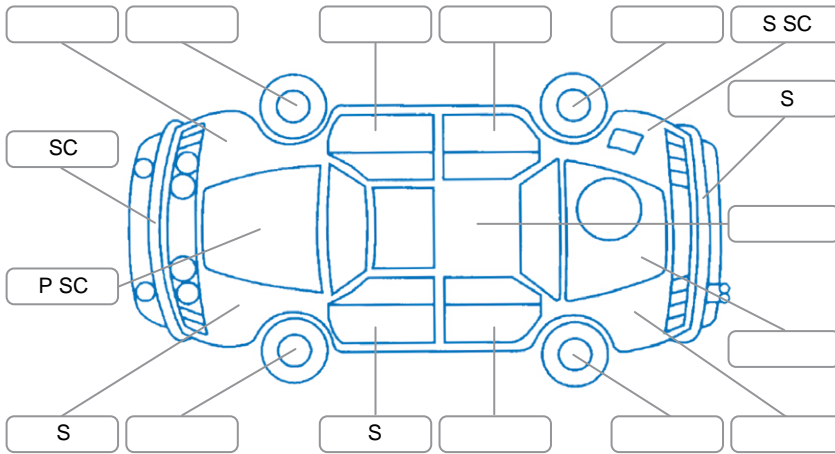

Report ID:	28,048,468	Version:	1
Created:	17 Apr 2026		

Make:	Volkswagen	Model:	Tiguan
Body Style:	SUV	Year:	2018
Rego No.:	LWN165	Rego Expiry:	11 Apr 2026
WoF Expiry:	06 Apr 2027	Odometer:	216,182 Kms
Good No.:	28048468	VIN:	WVGZZZ5NZJM126626
Next Service:	229000	Service History:	No

Key
 S = Scratch R = Rust C = Crack * = Decals W = Significant scuffs
 D = Dent PT = Paint defect P = Pin dent SC = Stone Chips

Note: some defects and blemishes may not be displayed in the diagram

Body Inspection Comments

Conditions During Body Inspection: Wet

Under Carriage and Under Bonnet Inspection Comments

Interior Comments

Seats:	Good
Carpets:	Good
Panels:	Good
Dashboard:	Good

General Comments

Road Conditions During Test Drive	Wet		
Engine Timing Mechanism	Cambelt		
Evidence of Cam Belt Replacement	<input checked="" type="checkbox"/> Yes	<input type="checkbox"/> No	96,400 Kms
Inspected by:	Kris Milne		
Published by:	Kris Milne		
Inspection Date:	17 Apr 2026		