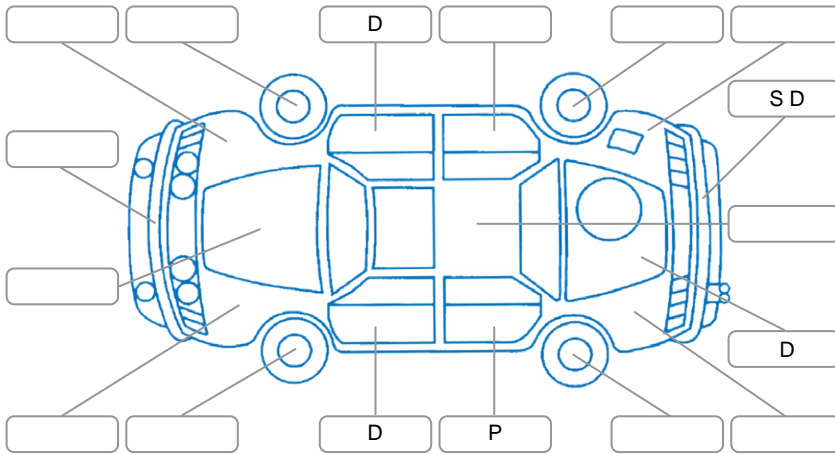

Report ID:	28,048,343	Version:	3
Created:	10 Apr 2026		

Make:	Toyota	Model:	Hilux
Body Style:	Utility	Year:	2017
Rego No.:	RRB603	Rego Expiry:	15 Aug 2026
WoF Expiry:	15 Feb 2027	Odometer:	114,999 Kms
Good No.:	28048343	VIN:	MR0GA3DD600270278
Next Service:	125000 kms	Service History:	Yes

**Key**  
 S = Scratch    R = Rust    C = Crack    \* = Decals    W = Significant scuffs  
 D = Dent    PT = Paint defect    P = Pin dent    SC = Stone Chips

Note: some defects and blemishes may not be displayed in the diagram