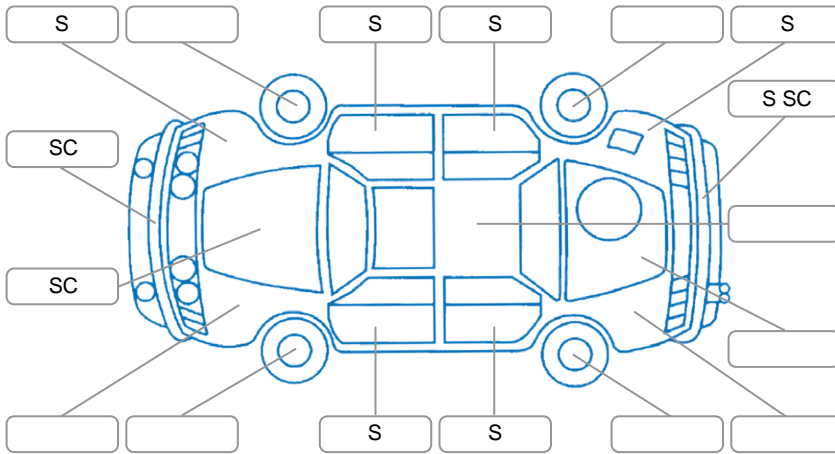

Report ID:	28,048,078	Version:	1
Created:	11 Apr 2026		

Make:	Toyota	Model:	Prius
Body Style:	Wagon	Year:	2015
Rego No.:		Rego Expiry:	
WoF Expiry:	08 Apr 2027	Odometer:	85,604 Kms
Good No.:	28048078	VIN:	7AT0H637X26110149
Next Service:	95600	Service History:	No

Key

S = Scratch R = Rust C = Crack * = Decals W = Significant scuffs
 D = Dent PT = Paint defect P = Pin dent SC = Stone Chips

Note: some defects and blemishes may not be displayed in the diagram

Body Inspection Comments