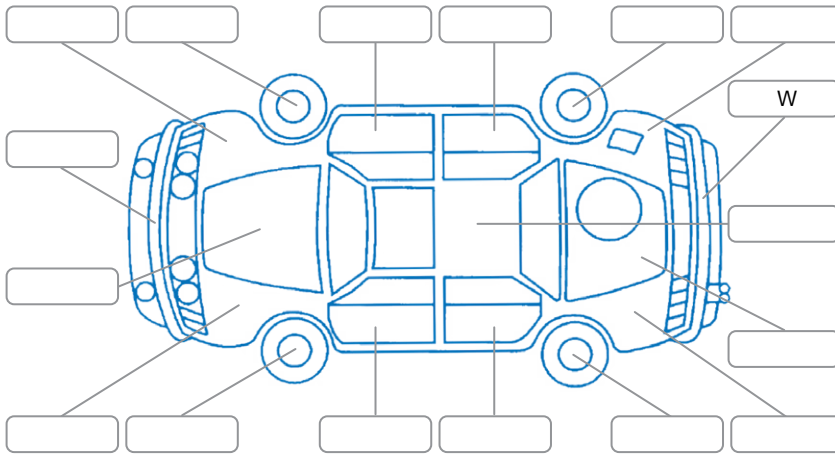

Report ID:	28,048,050	Version:	1
Created:	11 Apr 2026		

Make:	Toyota	Model:	Aqua
Body Style:	Hatchback	Year:	2014
Rego No.:		Rego Expiry:	
WoF Expiry:	09 Apr 2027	Odometer:	112,856 Kms
Good No.:	28048050	VIN:	7AT0H65YX26308041
Next Service:	122800	Service History:	No

Key
 S = Scratch R = Rust C = Crack * = Decals W = Significant scuffs
 D = Dent PT = Paint defect P = Pin dent SC = Stone Chips

Note: some defects and blemishes may not be displayed in the diagram

Body Inspection Comments