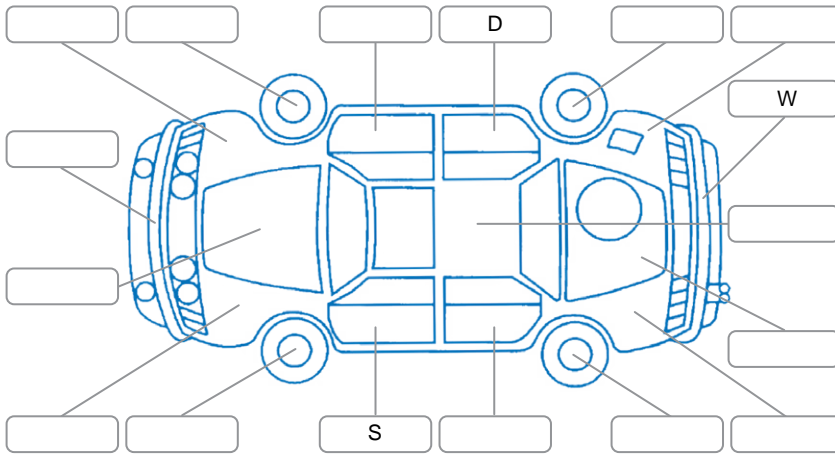

Report ID:	28,048,045	Version:	2
Created:	13 Apr 2026		

Make:	Subaru	Model:	Forester
Body Style:	Wagon	Year:	2012
Rego No.:		Rego Expiry:	
WoF Expiry:	08 Apr 2027	Odometer:	49,146 Kms
Good No.:	28048045	VIN:	7AT0GF17X26025243
Next Service:	59150	Service History:	No

Key

S = Scratch R = Rust C = Crack * = Decals W = Significant scuffs
 D = Dent PT = Paint defect P = Pin dent SC = Stone Chips

Note: some defects and blemishes may not be displayed in the diagram

Body Inspection Comments