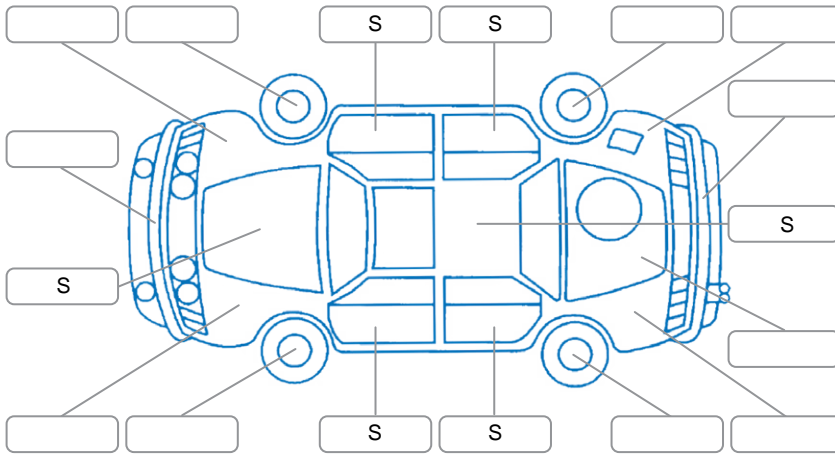

Report ID:	28,048,013	Version:	1
Created:	14 Apr 2026		

Make:	Honda	Model:	Freed
Body Style:	Hatchback	Year:	2018
Rego No.:		Rego Expiry:	
WoF Expiry:	09 Apr 2027	Odometer:	120,098 Kms
Good No.:	28048013	VIN:	7AT08GCWX26075421
Next Service:	13090	Service History:	No

Key
 S = Scratch R = Rust C = Crack * = Decals W = Significant scuffs
 D = Dent PT = Paint defect P = Pin dent SC = Stone Chips

Note: some defects and blemishes may not be displayed in the diagram

Body Inspection Comments