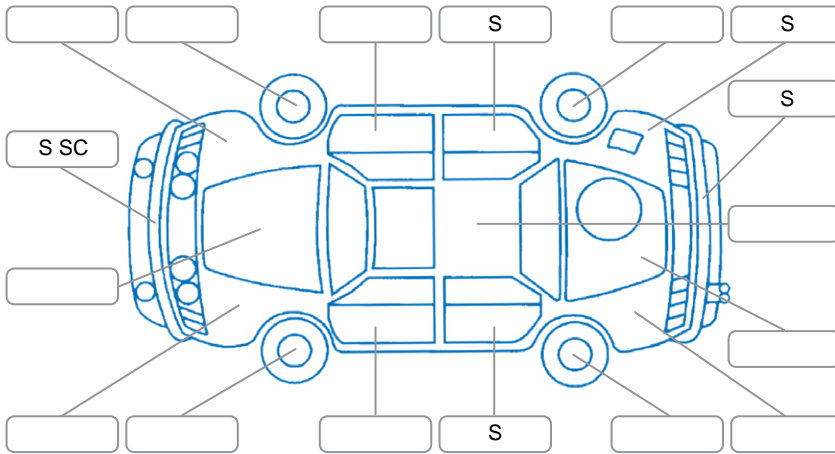

Report ID:	28,048,009	Version:	1
Created:	04 May 2026		

Make:	Toyota	Model:	Corolla
Body Style:	Wagon	Year:	2020
Rego No.:		Rego Expiry:	
WoF Expiry:	20 Apr 2027	Odometer:	101,578 Kms
Good No.:	28048009	VIN:	7AT0H607X26230220
Next Service:	111577	Service History:	No

Key
 S = Scratch R = Rust C = Crack * = Decals W = Significant scuffs
 D = Dent PT = Paint defect P = Pin dent SC = Stone Chips

Note: some defects and blemishes may not be displayed in the diagram

Body Inspection Comments