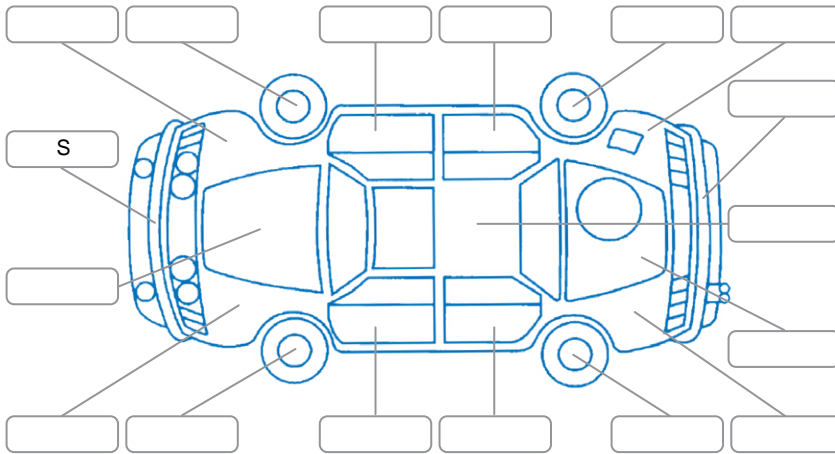

Report ID:	28,047,996	Version:	2
Created:	18 Apr 2026		

Make:	Suzuki	Model:	Swift
Body Style:	Hatchback	Year:	2020
Rego No.:		Rego Expiry:	
WoF Expiry:	07 Apr 2027	Odometer:	16,865 Kms
Good No.:	28047996	VIN:	7AT0GK0CX26400438
Next Service:	17668	Service History:	No

### Key

S = Scratch    R = Rust    C = Crack    \* = Decals    W = Significant scuffs  
 D = Dent    PT = Paint defect    P = Pin dent    SC = Stone Chips

Note: some defects and blemishes may not be displayed in the diagram