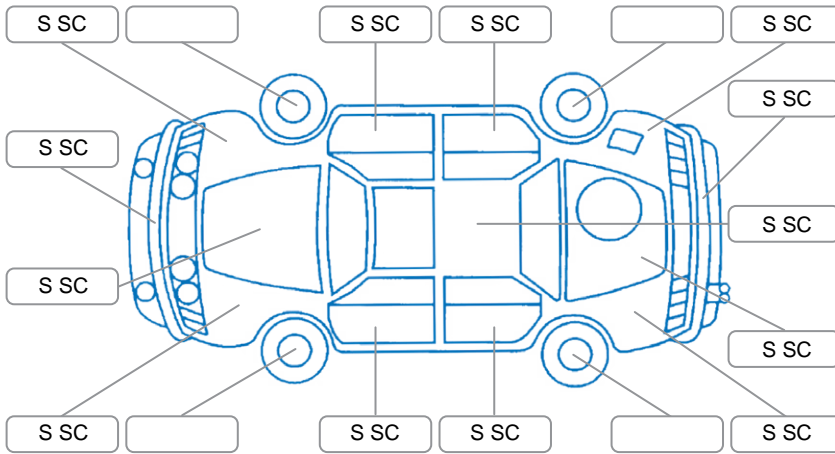

Report ID:	28,047,983	Version:	2
Created:	20 Apr 2026		

Make:	Suzuki	Model:	Ignis
Body Style:		Year:	2017
Rego No.:		Rego Expiry:	
WoF Expiry:	13 Apr 2027	Odometer:	16,811 Kms
Good No.:	28047983	VIN:	
Next Service:	26809	Service History:	No

**Key**  
 S = Scratch    R = Rust    C = Crack    \* = Decals    W = Significant scuffs  
 D = Dent    PT = Paint defect    P = Pin dent    SC = Stone Chips

Note: some defects and blemishes may not be displayed in the diagram