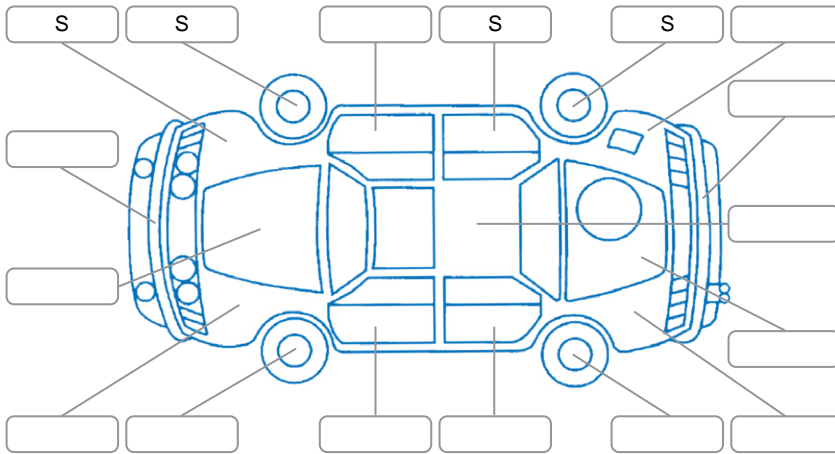

Make:	Subaru	Model:	Outback
Body Style:	Wagon	Year:	2017
Rego No.:		Rego Expiry:	
WoF Expiry:	16 Apr 2027	Odometer:	80,095 Kms
Good No.:	28047977	VIN:	7AT0GF16X26033171
Next Service:	90083	Service History:	No

Key
 S = Scratch R = Rust C = Crack * = Decals W = Significant scuffs
 D = Dent PT = Paint defect P = Pin dent SC = Stone Chips

Note: some defects and blemishes may not be displayed in the diagram

Body Inspection Comments

steering wheel worn.

Conditions During Body Inspection Wet

Under Carriage and Under Bonnet Inspection Comments

Interior Comments

Seats:	Good
Carpets:	driver side torn,
Panels:	Good
Dashboard:	Good

General Comments