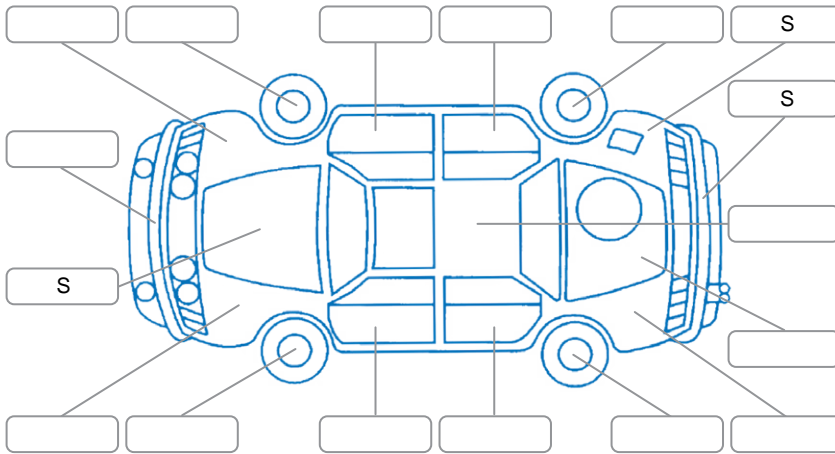

Report ID:	28,047,949	Version:	2
Created:	29 May 2026		

Make:	Nissan	Model:	Note
Body Style:	Hatchback	Year:	2017
Rego No.:		Rego Expiry:	
WoF Expiry:	10 Apr 2027	Odometer:	92,533 Kms
Good No.:	28047949	VIN:	7AT0DH79X26133865
Next Service:	102500	Service History:	No

**Key**  
 S = Scratch    R = Rust    C = Crack    \* = Decals    W = Significant scuffs  
 D = Dent    PT = Paint defect    P = Pin dent    SC = Stone Chips

Note: some defects and blemishes may not be displayed in the diagram