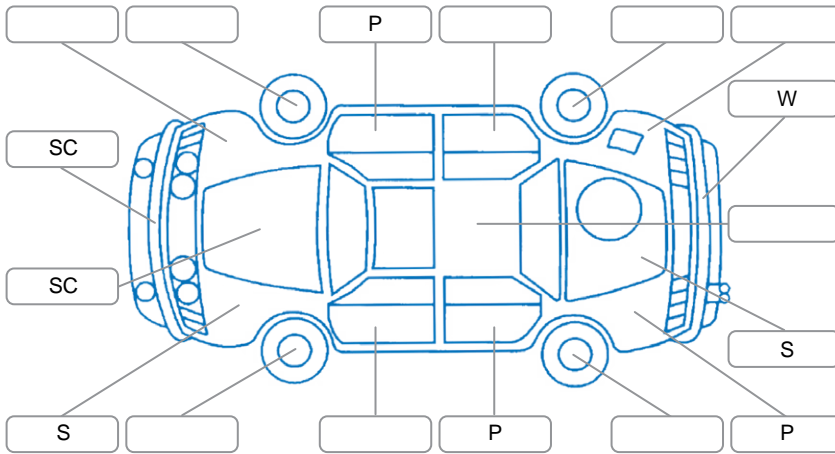

Key
 S = Scratch R = Rust C = Crack * = Decals W = Significant scuffs
 D = Dent PT = Paint defect P = Pin dent SC = Stone Chips

Note: some defects and blemishes may not be displayed in the diagram

Body Inspection Comments

Wheel arch mouldings misaligned
 Left wing mirror indicator cracked and condensation

Conditions During Body Inspection Dry

Under Carriage and Under Bonnet Inspection Comments

Interior Comments

Seats:	Good
Carpets:	Good
Panels:	Good
Dashboard:	Good