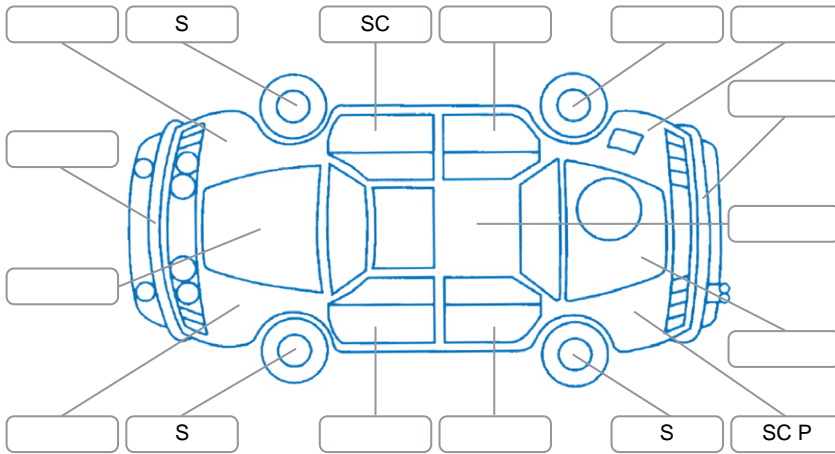

Key
 S = Scratch R = Rust C = Crack * = Decals W = Significant scuffs
 D = Dent PT = Paint defect P = Pin dent SC = Stone Chips

Note: some defects and blemishes may not be displayed in the diagram

Body Inspection Comments

Conditions During Body Inspection: Dry Wet

Under Carriage and Under Bonnet Inspection Comments

Interior Comments

Seats:	Good
Carpets:	Good
Panels:	Good
Dashboard:	Good

General Comments

Road Conditions During Test Drive	Dry		
Engine Timing Mechanism	Timing Chain		
Evidence of Cam Belt Replacement	<input type="checkbox"/> Yes	<input type="checkbox"/> No	Kms
Inspected by:	Daryll Timms		
Published by:	Shane Charlton		
Inspection Date:	30 Mar 2026		