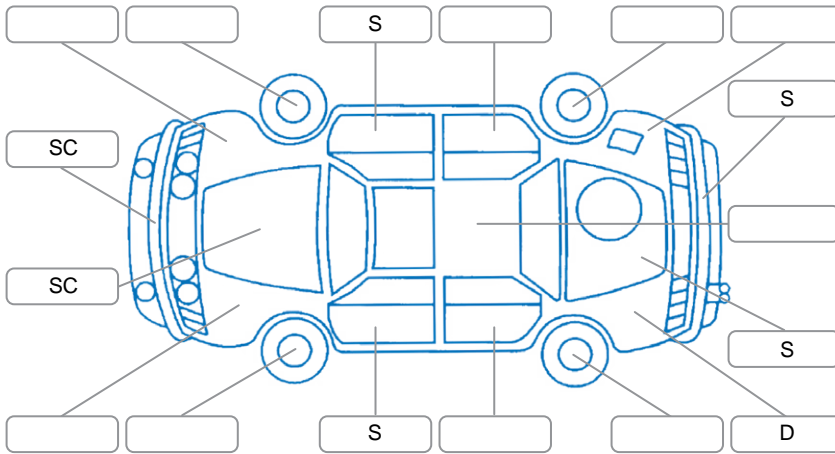

Report ID:	28,047,487	Version:	2
Created:	29 Apr 2026		

Make:	KIA	Model:	Koup
Body Style:	Sports Car	Year:	2012
Rego No.:	GGY303	Rego Expiry:	22 Sep 2026
WoF Expiry:	25 Nov 2026	Odometer:	155,132 Kms
Good No.:	28047487	VIN:	KNAFW612MC5599324
Next Service:	165,024	Service History:	Yes

Key

S = Scratch R = Rust C = Crack * = Decals W = Significant scuffs
 D = Dent PT = Paint defect P = Pin dent SC = Stone Chips

Note: some defects and blemishes may not be displayed in the diagram

Body Inspection Comments

Conditions During Body Inspection: Dry

Under Carriage and Under Bonnet Inspection Comments

Interior Comments

Seats:	Average
Carpets:	Average
Panels:	Average
Dashboard:	Average

General Comments

Road Conditions During Test Drive	Dry	
Engine Timing Mechanism	Timing Chain	
Evidence of Cam Belt Replacement	<input type="checkbox"/> Yes <input type="checkbox"/> No	Kms
Inspected by:	Finlay Lemmens	
Published by:	David Duke	
Inspection Date:	17 Mar 2026	