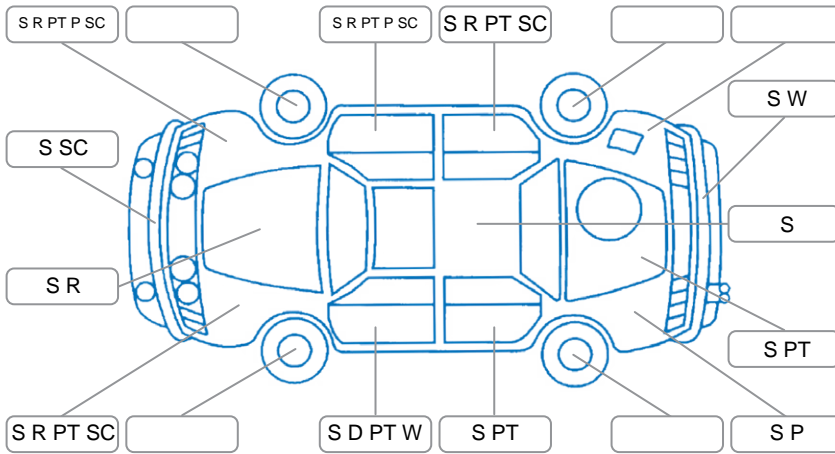

Report ID:	28,046,943	Version:	2
Created:	02 Apr 2026		

Make:	Mitsubishi	Model:	Grandis
Body Style:	Wagon	Year:	2007
Rego No.:	HHF847	Rego Expiry:	04 May 2026
WoF Expiry:	08 Sep 2026	Odometer:	244,844 Kms
Good No.:	28046943	VIN:	7AT0CJ3KX14204791
Next Service:	254,800	Service History:	No

Key
 S = Scratch R = Rust C = Crack * = Decals W = Significant scuffs
 D = Dent PT = Paint defect P = Pin dent SC = Stone Chips

Note: some defects and blemishes may not be displayed in the diagram

Body Inspection Comments