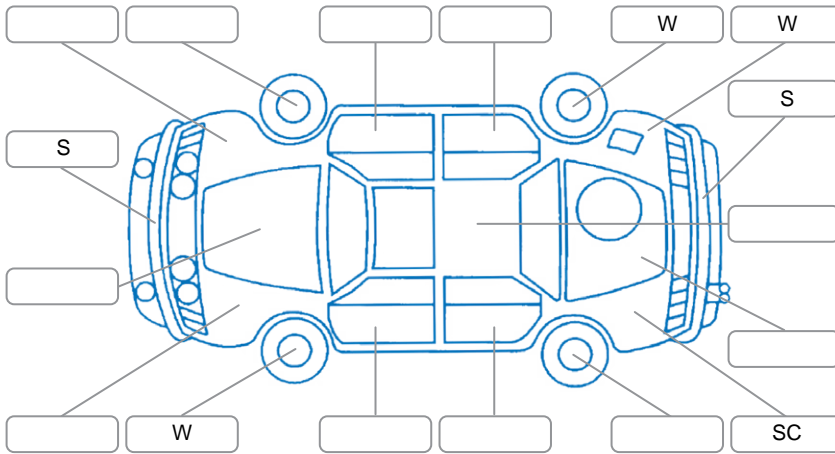

Report ID:	28,046,678	Version:	1
Created:	09 Apr 2026		

Make:	Mazda	Model:	MX-5
Body Style:	Sports Car	Year:	2017
Rego No.:	KPB909	Rego Expiry:	16 May 2026
WoF Expiry:	14 Apr 2027	Odometer:	92,675 Kms
Good No.:	28046678	VIN:	JM0ND2E7600103595
Next Service:	102,000 kms	Service History:	Yes

**Key**  
 S = Scratch    R = Rust    C = Crack    \* = Decals    W = Significant scuffs  
 D = Dent    PT = Paint defect    P = Pin dent    SC = Stone Chips

Note: some defects and blemishes may not be displayed in the diagram