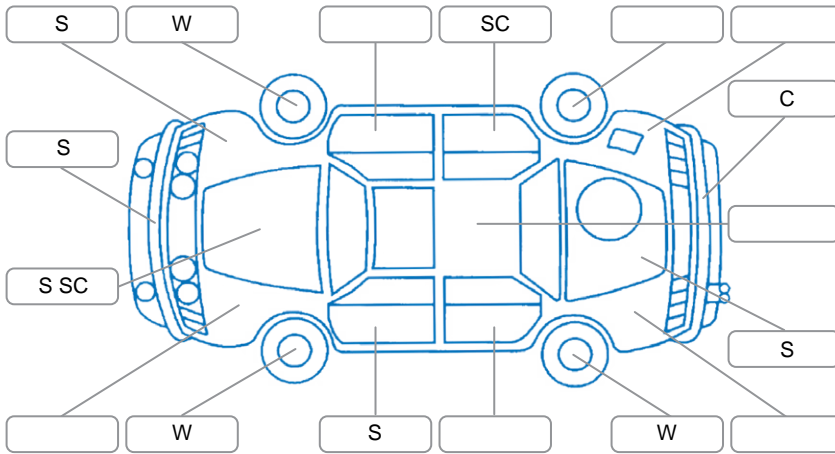

Report ID:	28,046,569	Version:	3
Created:	09 Jun 2026		

Make:	Hyundai	Model:	Santa FE
Body Style:	SUV	Year:	2015
Rego No.:	HYP340	Rego Expiry:	03 Sep 2026
WoF Expiry:	01 Apr 2027	Odometer:	240,654 Kms
Good No.:	28046569	VIN:	KMHST81XSFU447906
Next Service:	245805 Kms	Service History:	No

### Key

S = Scratch    R = Rust    C = Crack    \* = Decals    W = Significant scuffs  
 D = Dent    PT = Paint defect    P = Pin dent    SC = Stone Chips

Note: some defects and blemishes may not be displayed in the diagram