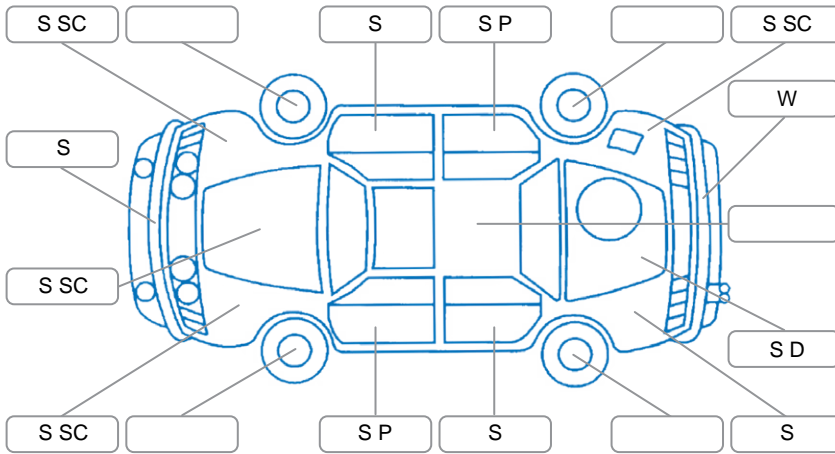

Report ID:	28,046,553	Version:	2
Created:	11 Apr 2026		

Make:	Holden	Model:	Colorado
Body Style:	Utility	Year:	2017
Rego No.:	KHH776	Rego Expiry:	23 Mar 2027
WoF Expiry:	21 Feb 2027	Odometer:	259,495 Kms
Good No.:	28046553	VIN:	MMU148PK0HH630197
Next Service:	18/12/26 or 27000km	Service History:	Yes

**Key**

S = Scratch    R = Rust    C = Crack    \* = Decals    W = Significant scuffs  
 D = Dent    PT = Paint defect    P = Pin dent    SC = Stone Chips

Note: some defects and blemishes may not be displayed in the diagram