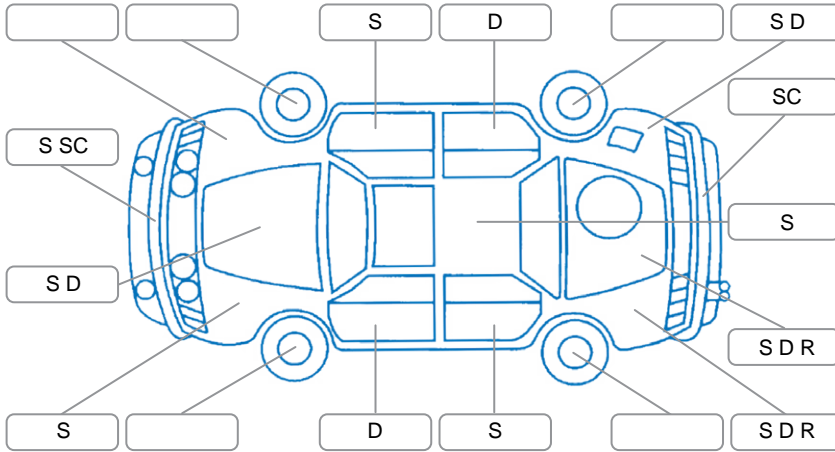

Report ID:	28,046,480	Version:	3
Created:	30 Mar 2026		

Make:	Nissan	Model:	Navara
Body Style:	Utility	Year:	2021
Rego No.:	NWY200	Rego Expiry:	09 Jun 2026
WoF Expiry:	03 Dec 2026	Odometer:	93,360 Kms
Good No.:	28046480	VIN:	MNTCBAD23A0002249
Next Service:	101600	Service History:	No

**Key**

S = Scratch    R = Rust    C = Crack    \* = Decals    W = Significant scuffs  
 D = Dent    PT = Paint defect    P = Pin dent    SC = Stone Chips

Note: some defects and blemishes may not be displayed in the diagram

**Body Inspection Comments**

Stone chips on front windscreen

Conditions During Body Inspection

Wet

**Under Carriage and Under Bonnet Inspection Comments**

Rear wheel drive

**Interior Comments**

Seats:	Good
Carpets:	Good
Panels:	Good
Dashboard:	Good