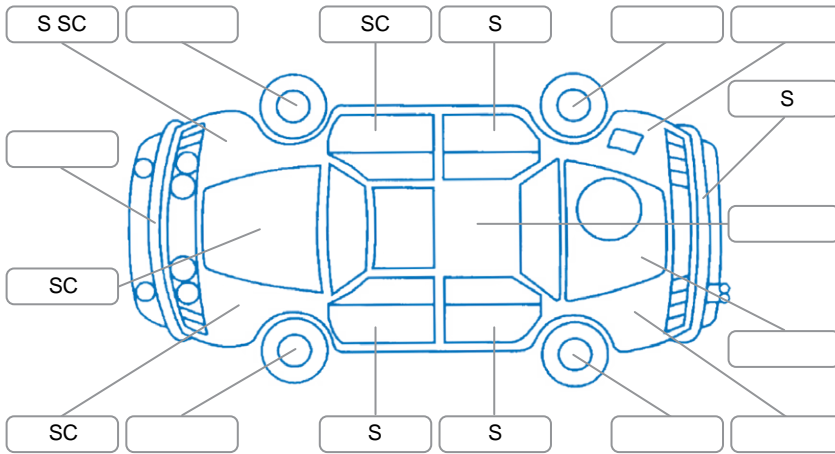

Report ID:	28,046,451	Version:	1
Created:	27 Mar 2026		

Make:	Volvo	Model:	XC60
Body Style:	SUV	Year:	2016
Rego No.:	JTK284	Rego Expiry:	19 Apr 2026
WoF Expiry:	31 Mar 2027	Odometer:	218,005 Kms
Good No.:	28046451	VIN:	YV1DZ97A6G2901275
Next Service:	223,000	Service History:	Yes

Key

S = Scratch R = Rust C = Crack * = Decals W = Significant scuffs
 D = Dent PT = Paint defect P = Pin dent SC = Stone Chips

Note: some defects and blemishes may not be displayed in the diagram

Body Inspection Comments

Minor chips in windscreen

Conditions During Body Inspection

Dry

Under Carriage and Under Bonnet Inspection Comments

Interior Comments

Seats:	Average
Carpets:	Drivers foot well worn
Panels:	Average
Dashboard:	Average