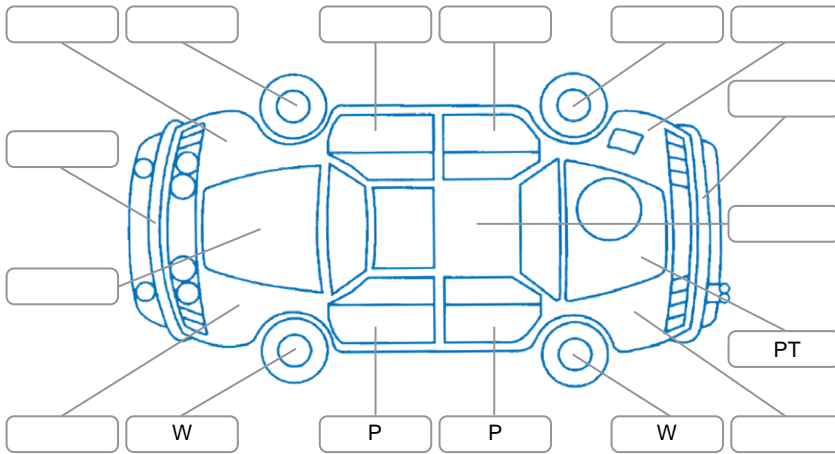

Report ID:	28,046,433	Version:	4
Created:	03 May 2026		

Make:	Nissan	Model:	Serena
Body Style:	Wagon	Year:	2012
Rego No.:	RAN783	Rego Expiry:	19 Jul 2026
WoF Expiry:	10 Dec 2026	Odometer:	120,731 Kms
Good No.:	28046433	VIN:	7AT0DH3FX24111036
Next Service:	125,000 kms	Service History:	No

Key
 S = Scratch R = Rust C = Crack * = Decals W = Significant scuffs
 D = Dent PT = Paint defect P = Pin dent SC = Stone Chips

Note: some defects and blemishes may not be displayed in the diagram

Body Inspection Comments

Chips in windscreen

Conditions During Body Inspection: Wet

Under Carriage and Under Bonnet Inspection Comments

Interior Comments

Seats:	Good
Carpets:	Good
Panels:	Good
Dashboard:	Good

General Comments

Road Conditions During Test Drive	Wet	
Engine Timing Mechanism	Timing Chain	
Evidence of Cam Belt Replacement	<input type="checkbox"/> Yes <input type="checkbox"/> No	Kms
Inspected by:	Dean Sinclair	
Published by:	Shane Charlton	
Inspection Date:	16 Mar 2026	