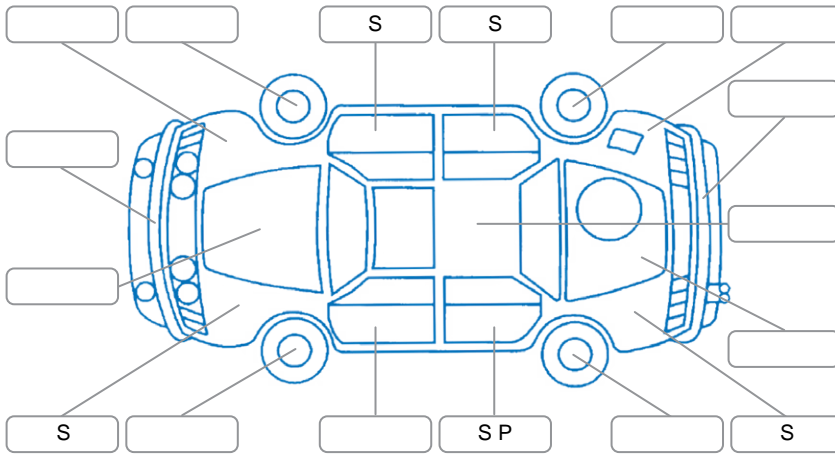

Report ID:	28,046,390	Version:	2
Created:	13 May 2026		

Make:	Audi	Model:	Q2
Body Style:	SUV	Year:	2017
Rego No.:	KRW593	Rego Expiry:	24 Aug 2026
WoF Expiry:	05 May 2027	Odometer:	47,358 Kms
Good No.:	28046390	VIN:	WAUZZZGA9HA057980
Next Service:	57,000 Kms	Service History:	No

Key

S = Scratch R = Rust C = Crack * = Decals W = Significant scuffs
 D = Dent PT = Paint defect P = Pin dent SC = Stone Chips

Note: some defects and blemishes may not be displayed in the diagram

Body Inspection Comments

Conditions During Body Inspection	Wet
-----------------------------------	-----

Under Carriage and Under Bonnet Inspection Comments

Freshly serviced.
 2 new tyres installed.

Interior Comments

Seats:	Good
Carpets:	Average
Panels:	Average
Dashboard:	Good