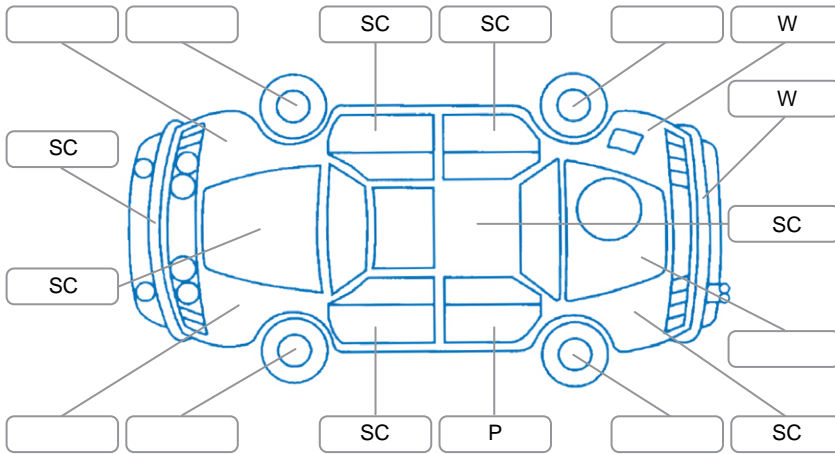

Report ID:	28,046,342	Version:	2
Created:	02 Apr 2026		

Make:	Mitsubishi	Model:	Triton
Body Style:	Utility	Year:	2021
Rego No.:	NGJ850	Rego Expiry:	28 Apr 2026
WoF Expiry:	01 Jan 2027	Odometer:	105,447 Kms
Good No.:	28046342	VIN:	MMAJLKK10MH004626
Next Service:	107,000 Kms	Service History:	Yes

Key
 S = Scratch R = Rust C = Crack * = Decals W = Significant scuffs
 D = Dent PT = Paint defect P = Pin dent SC = Stone Chips

Note: some defects and blemishes may not be displayed in the diagram

Body Inspection Comments