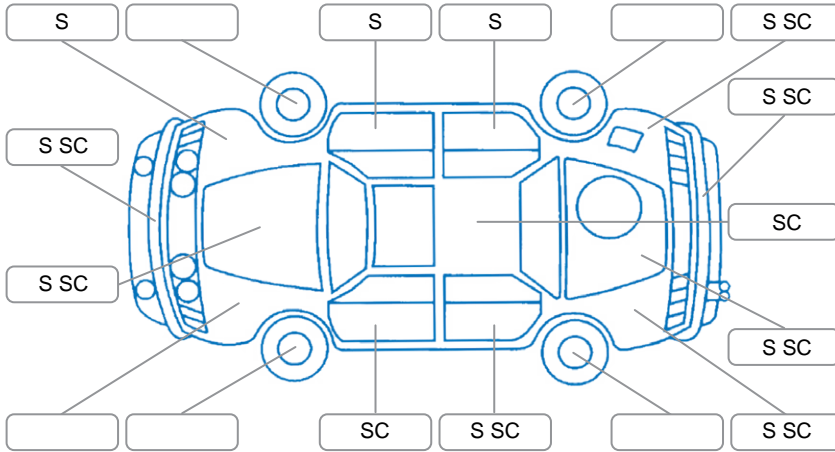

Report ID:	28,046,199	Version:	1
Created:	31 Mar 2026		

Make:	Ford	Model:	Transit
Body Style:	Van	Year:	2020
Rego No.:	NAN573	Rego Expiry:	03 Feb 2026
WoF Expiry:	14 Apr 2027	Odometer:	100,761 Kms
Good No.:	28046199	VIN:	WF0EXXTTREKJ79639
Next Service:	110760	Service History:	No

**Key**

S = Scratch    R = Rust    C = Crack    \* = Decals    W = Significant scuffs  
 D = Dent    PT = Paint defect    P = Pin dent    SC = Stone Chips

Note: some defects and blemishes may not be displayed in the diagram

**Body Inspection Comments**

Conditions During Body Inspection: Dry

**Under Carriage and Under Bonnet Inspection Comments**

Front wheel drive

**Interior Comments**

Seats:	small rip on drivers seat-Average
Carpets:	Good
Panels:	Good
Dashboard:	Good