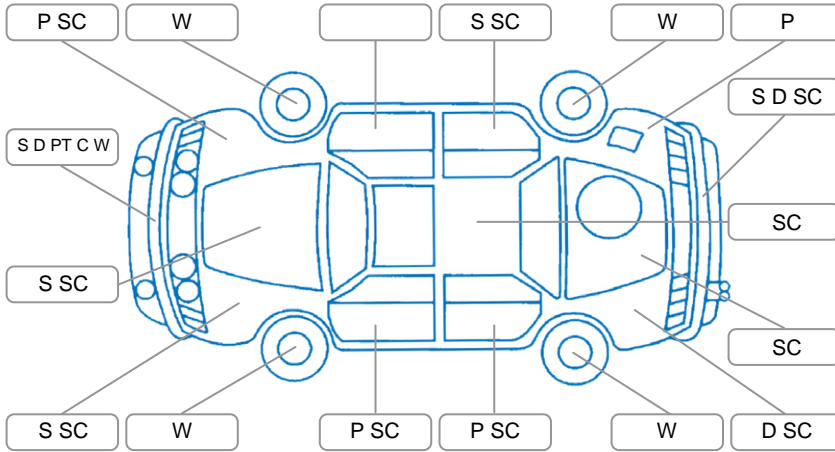

Report ID:	28,046,147	Version:	1
Created:	16 Mar 2026		

Make:	BMW	Model:	120i
Body Style:	Hatchback	Year:	2008
Rego No.:	HYK753	Rego Expiry:	08 Jul 2026
WoF Expiry:	03 Feb 2027	Odometer:	140,477 Kms
Good No.:	28046147	VIN:	WBAUD320X0PF45506
Next Service:	148,000 Kms	Service History:	No

Key

S = Scratch R = Rust C = Crack * = Decals W = Significant scuffs
 D = Dent PT = Paint defect P = Pin dent SC = Stone Chips

Note: some defects and blemishes may not be displayed in the diagram

Body Inspection Comments

Damage on front bumper taped over. Rear bumper left side trim held on with tape

Conditions During Body Inspection

Dry

Under Carriage and Under Bonnet Inspection Comments

2WD

Engine oil weep and seepage

Interior Comments

Seats:	Average
Carpets:	Average
Panels:	Average
Dashboard:	Average

General Comments

Left rear window faulty
 Interior roof lining sagging
 Electronic oil level reader possibly faulty. Stated to top up 1 litre of oil, topped up oil and reader still saying to top up 1 litre. Service was only recently done 2,000 Kms ago.