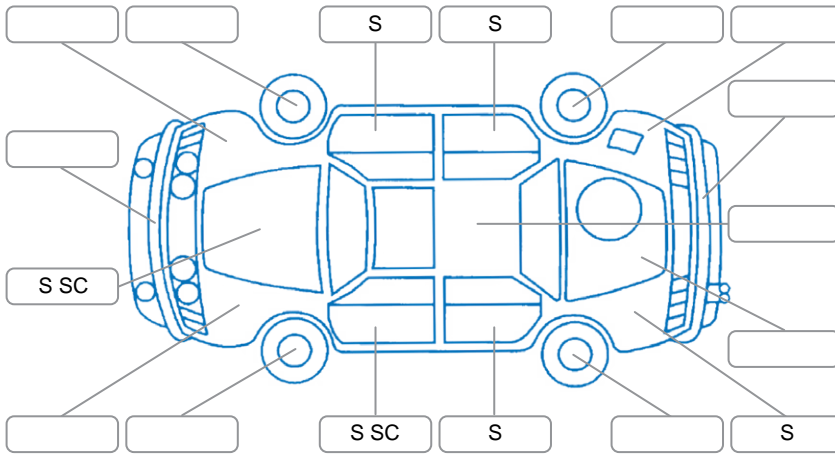

Report ID:	28,045,631	Version:	1
Created:	27 Mar 2026		

Make:	Nissan	Model:	Navara
Body Style:	Utility	Year:	2021
Rego No.:	RPH795	Rego Expiry:	10 Jun 2026
WoF Expiry:	01 Apr 2027	Odometer:	84,582 Kms
Good No.:	28045631	VIN:	MNTCBND23A0001954
Next Service:	94,000	Service History:	No

**Key**  
 S = Scratch    R = Rust    C = Crack    \* = Decals    W = Significant scuffs  
 D = Dent    PT = Paint defect    P = Pin dent    SC = Stone Chips

Note: some defects and blemishes may not be displayed in the diagram

### Body Inspection Comments

Wheel nut key in glovebox

Conditions During Body Inspection

Wet