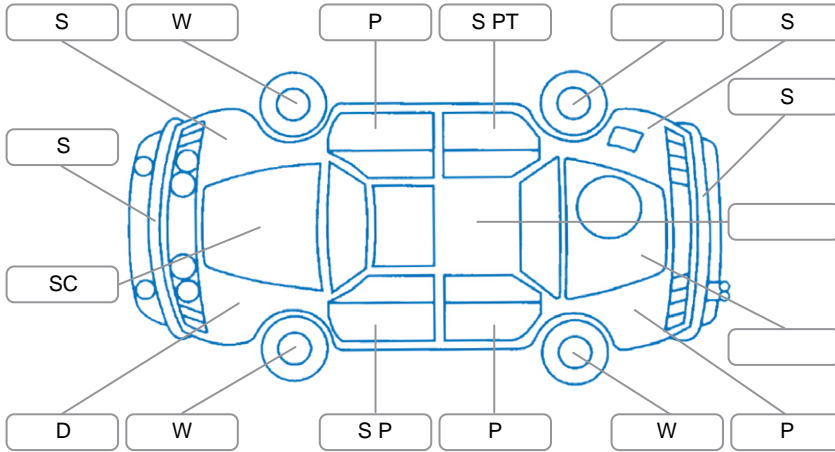

Report ID:	28,045,228	Version:	1
Created:	31 Mar 2026		

Make:	Hyundai	Model:	I30
Body Style:	Hatchback	Year:	2012
Rego No.:	GMS942	Rego Expiry:	28 Feb 2027
WoF Expiry:	07 Apr 2027	Odometer:	138,825 Kms
Good No.:	28045228	VIN:	KMHD351UMDU011473
Next Service:	146,000 km	Service History:	Yes

Key

S = Scratch R = Rust C = Crack * = Decals W = Significant scuffs
 D = Dent PT = Paint defect P = Pin dent SC = Stone Chips

Note: some defects and blemishes may not be displayed in the diagram

Body Inspection Comments

Conditions During Body Inspection: Dry

Under Carriage and Under Bonnet Inspection Comments

Front wheel drive.

Interior Comments

Seats:	Average
Carpets:	Average
Panels:	Average
Dashboard:	Average

General Comments