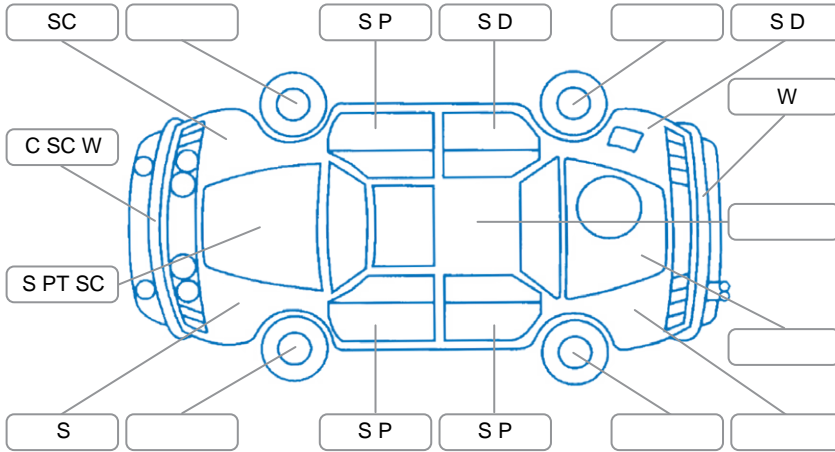

Report ID:	28,045,179	Version:	2
Created:	28 May 2026		

Make:	Toyota	Model:	Corolla
Body Style:	Hatchback	Year:	2009
Rego No.:	FBN882	Rego Expiry:	22 Dec 2025
WoF Expiry:	15 Jul 2026	Odometer:	133,637 Kms
Good No.:	28045179	VIN:	JTNKU56E401097805
Next Service:	<small>No service history or recent service.</small>	Service History:	No

Key

S = Scratch R = Rust C = Crack * = Decals W = Significant scuffs
 D = Dent PT = Paint defect P = Pin dent SC = Stone Chips

Note: some defects and blemishes may not be displayed in the diagram

Body Inspection Comments