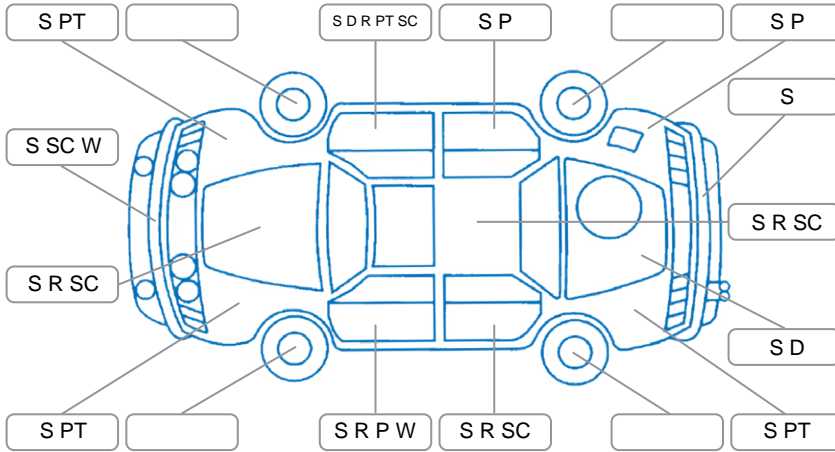

Report ID:	28,045,030	Version:	1
Created:	25 Mar 2026		

Make:	Mazda	Model:	Bt-50
Body Style:	Utility	Year:	2012
Rego No.:	GKZ683	Rego Expiry:	05 Apr 2026
WoF Expiry:	18 Dec 2026	Odometer:	151,850 Kms
Good No.:	28045030	VIN:	MMOUP0YF100113789
Next Service:	161,000	Service History:	No

**Key**

S = Scratch    R = Rust    C = Crack    \* = Decals    W = Significant scuffs  
 D = Dent    PT = Paint defect    P = Pin dent    SC = Stone Chips

Note: some defects and blemishes may not be displayed in the diagram

**Body Inspection Comments**

Conditions During Body Inspection

Dry

**Under Carriage and Under Bonnet Inspection Comments**

**Interior Comments**

Seats:	Drivers seat base trim broken
Carpets:	Average
Panels:	Average
Dashboard:	Average