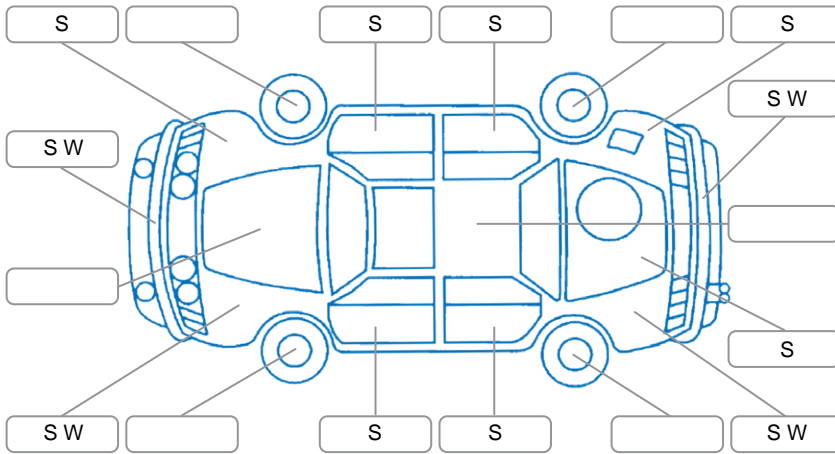

Report ID:	28,044,973	Version:	3
Created:	02 Apr 2026		

Make:	Mitsubishi	Model:	Mirage
Body Style:	Hatchback	Year:	2017
Rego No.:	LBY588	Rego Expiry:	24 Apr 2026
WoF Expiry:	20 Mar 2027	Odometer:	101,170 Kms
Good No.:	28044973	VIN:	MMAXTA03AJH000568
Next Service:	107104	Service History:	No

**Key**

S = Scratch    R = Rust    C = Crack    \* = Decals    W = Significant scuffs  
 D = Dent    PT = Paint defect    P = Pin dent    SC = Stone Chips

Note: some defects and blemishes may not be displayed in the diagram