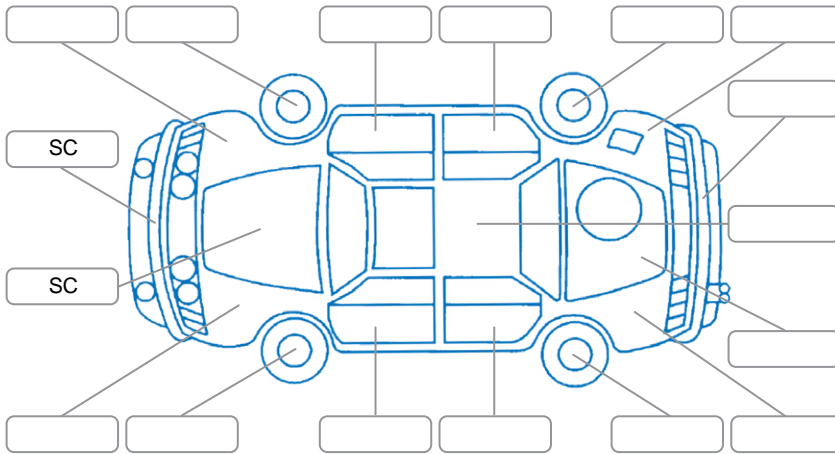

Report ID:	28,044,837	Version:	2
Created:	27 Mar 2026		

Make:	Holden	Model:	Rodeo 4X2
Body Style:	Utility	Year:	2008
Rego No.:	EGP767	Rego Expiry:	02 Jul 2026
WoF Expiry:	07 Apr 2027	Odometer:	198,120 Kms
Good No.:	28044837	VIN:	MPATFR85H7H587449
Next Service:		Service History:	No

**Key**  
 S = Scratch    R = Rust    C = Crack    \* = Decals    W = Significant scuffs  
 D = Dent    PT = Paint defect    P = Pin dent    SC = Stone Chips

Note: some defects and blemishes may not be displayed in the diagram