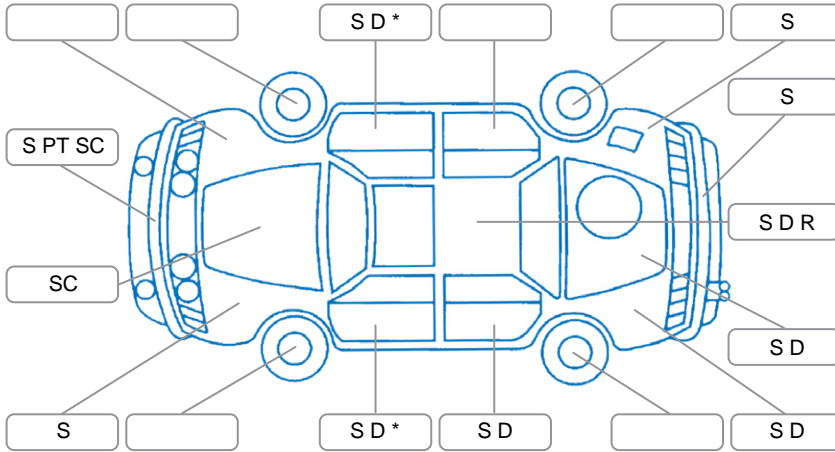

Report ID:	28,044,551	Version:	4
Created:	27 Mar 2026		

Make:	Mitsubishi	Model:	Triton
Body Style:	Utility	Year:	2021
Rego No.:	NHZ70	Rego Expiry:	24 Feb 2027
WoF Expiry:	07 Mar 2027	Odometer:	127,812 Kms
Good No.:	28044551	VIN:	MMAJLKK10MH000696
Next Service:	135000	Service History:	Yes

Key

S = Scratch R = Rust C = Crack * = Decals W = Significant scuffs
 D = Dent PT = Paint defect P = Pin dent SC = Stone Chips

Note: some defects and blemishes may not be displayed in the diagram

Body Inspection Comments