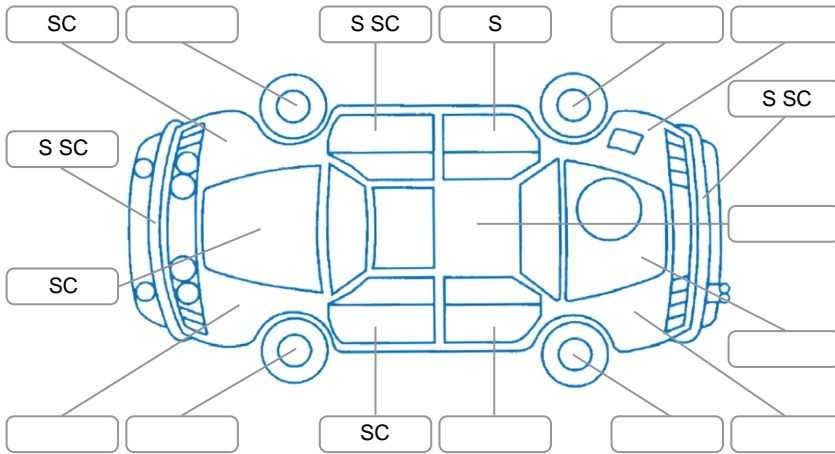

Report ID:	28,044,546	Version:	2
Created:	20 Mar 2026		

Make:	KIA	Model:	Sportage
Body Style:	SUV	Year:	2016
Rego No.:	KAA850	Rego Expiry:	28 Jul 2026
WoF Expiry:	26 Mar 2027	Odometer:	110,319 Kms
Good No.:	28044546	VIN:	KNAPN81CSG7133287
Next Service:	120500	Service History:	No

Key
 S = Scratch R = Rust C = Crack * = Decals W = Significant scuffs
 D = Dent PT = Paint defect P = Pin dent SC = Stone Chips

Note: some defects and blemishes may not be displayed in the diagram

Body Inspection Comments

Minor stonechips on windscreen

Conditions During Body Inspection

Dry

Under Carriage and Under Bonnet Inspection Comments

All wheel drive

Interior Comments

Seats: Good

Carpets: Good

Panels: Good

Dashboard: Good

General Comments

Road Conditions During Test Drive

Dry

Engine Timing Mechanism

Timing Chain

Evidence of Cam Belt Replacement