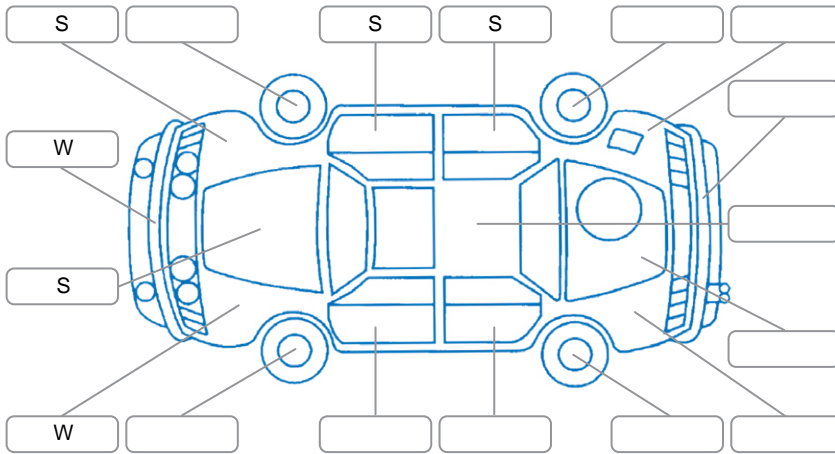

Report ID:	28,044,483	Version:	2
Created:	19 Mar 2026		

Make:	Jeep	Model:	Wrangler
Body Style:	SUV	Year:	2014
Rego No.:	HFF359	Rego Expiry:	02 Aug 2026
WoF Expiry:	02 Apr 2027	Odometer:	106,941 Kms
Good No.:	28044483	VIN:	1C4HJWKG7DL632043
Next Service:	117000kms	Service History:	No

Key

S = Scratch R = Rust C = Crack * = Decals W = Significant scuffs
 D = Dent PT = Paint defect P = Pin dent SC = Stone Chips

Note: some defects and blemishes may not be displayed in the diagram

Body Inspection Comments

Conditions During Body Inspection: Dry

Under Carriage and Under Bonnet Inspection Comments

Subframe oxidation

Interior Comments

Seats:	Good
Carpets:	Good
Panels:	Good
Dashboard:	Good

General Comments

Road Conditions During Test Drive	Dry	
Engine Timing Mechanism	Timing Chain	
Evidence of Cam Belt Replacement	<input type="checkbox"/> Yes <input type="checkbox"/> No	Kms
Inspected by:	Sione Mae	
Published by:	Neil Honeyman	
Inspection Date:	13 Mar 2026	