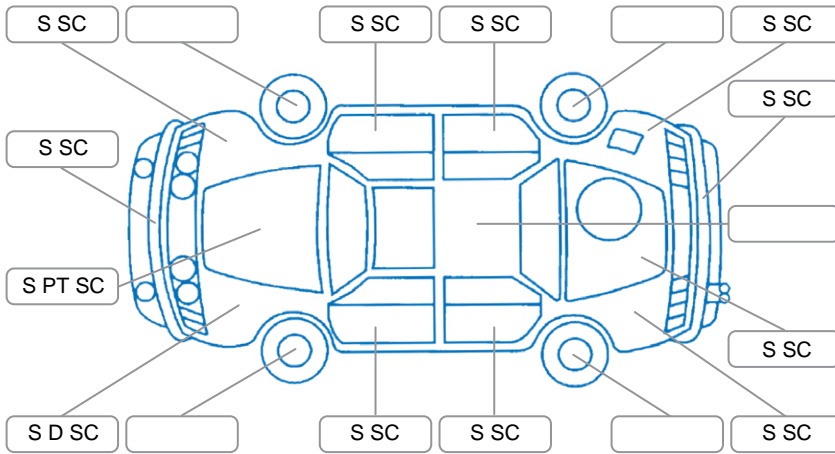

Report ID:	28,044,291	Version:	1
Created:	02 Apr 2026		

Make:	Nissan	Model:	Murano
Body Style:	Wagon	Year:	2005
Rego No.:	NTP360	Rego Expiry:	09 Jun 2026
WoF Expiry:	08 Apr 2027	Odometer:	185,706 Kms
Good No.:	28044291	VIN:	7AT0DH74X21004345
Next Service:	195700	Service History:	No

Key
 S = Scratch R = Rust C = Crack * = Decals W = Significant scuffs
 D = Dent PT = Paint defect P = Pin dent SC = Stone Chips

Note: some defects and blemishes may not be displayed in the diagram

Body Inspection Comments

Conditions During Body Inspection

Under Carriage and Under Bonnet Inspection Comments

All wheel drive

Interior Comments

Seats:	Average
Carpets:	Average
Panels:	Average
Dashboard:	Average

General Comments

Road Conditions During Test Drive	Dry		
Engine Timing Mechanism	Timing Chain		
Evidence of Cam Belt Replacement	<input type="checkbox"/> Yes	<input type="checkbox"/> No	Kms
Inspected by:	Uriah Pepene		
Published by:	Bobby Zhong		
Inspection Date:	12 Mar 2026		