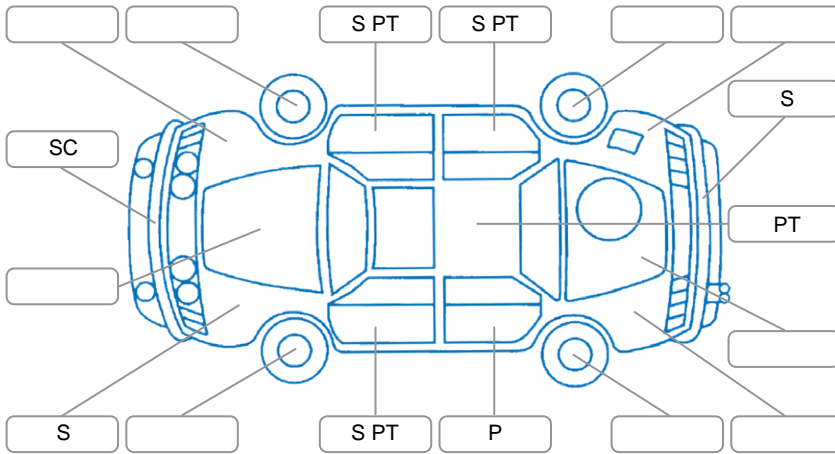

Report ID:	28,044,258	Version:	2
Created:	24 Mar 2026		

Make:	Toyota	Model:	Corolla
Body Style:	Wagon	Year:	2007
Rego No.:	EGS45	Rego Expiry:	31 Dec 2025
WoF Expiry:	24 Mar 2027	Odometer:	157,822 Kms
Good No.:	28044258	VIN:	JTDGT42E509048708
Next Service:	167000 kms	Service History:	No

Key

S = Scratch R = Rust C = Crack * = Decals W = Significant scuffs
 D = Dent PT = Paint defect P = Pin dent SC = Stone Chips

Note: some defects and blemishes may not be displayed in the diagram

Body Inspection Comments

Roof antenna missing.

Conditions During Body Inspection

Dry

Under Carriage and Under Bonnet Inspection Comments

Interior Comments

Seats:	Average
Carpets:	Poor
Panels:	Average
Dashboard:	Poor

General Comments

W/S cracks out of CVA.

Road Conditions During Test Drive Dry

Engine Timing Mechanism Timing Chain

Evidence of Cam Belt Replacement Yes No Kms

Inspected by: Eleoit Kumar

Published by: Sam Huang

Inspection Date: 12 Mar 2026