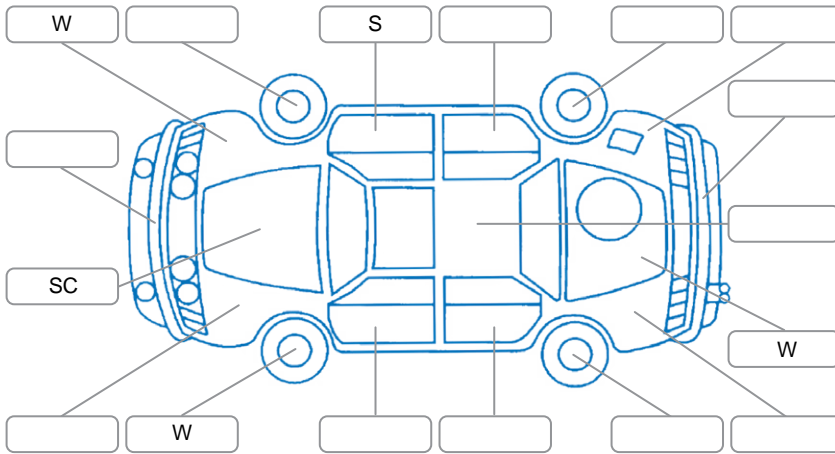

Report ID:	28,044,023	Version:	4
Created:	26 May 2026		

Make:	Great Wall	Model:	GWM Cannon
Body Style:	Utility	Year:	2021
Rego No.:	NSS958	Rego Expiry:	21 Sep 2026
WoF Expiry:	23 Apr 2027	Odometer:	36,610 Kms
Good No.:	28044023	VIN:	LGWDCF19XMJ617289
Next Service:	46600	Service History:	No

Key

S = Scratch R = Rust C = Crack * = Decals W = Significant scuffs
 D = Dent PT = Paint defect P = Pin dent SC = Stone Chips

Note: some defects and blemishes may not be displayed in the diagram

Body Inspection Comments