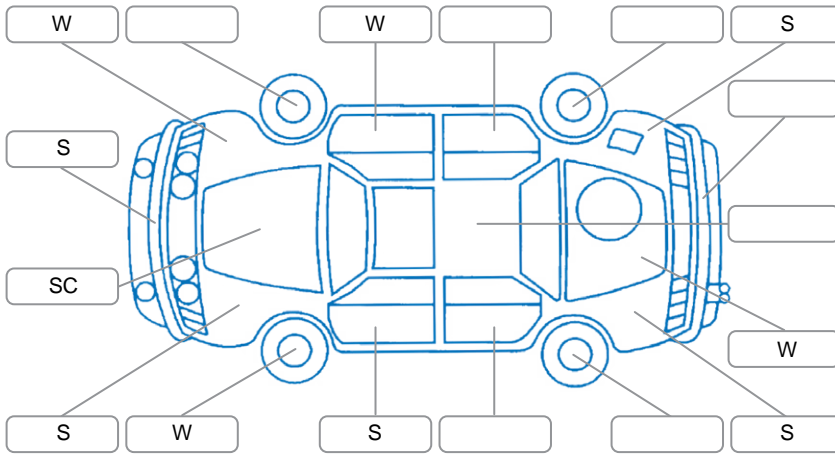

Report ID:	28,044,023	Version:	3
Created:	13 Apr 2026		

Make:	Great Wall	Model:	GWM Cannon
Body Style:	Utility	Year:	2021
Rego No.:	NSS958	Rego Expiry:	21 Sep 2026
WoF Expiry:	23 Apr 2027	Odometer:	36,610 Kms
Good No.:	28044023	VIN:	LGWDCF19XMJ617289
Next Service:	46600	Service History:	No

**Key**  
 S = Scratch    R = Rust    C = Crack    \* = Decals    W = Significant scuffs  
 D = Dent    PT = Paint defect    P = Pin dent    SC = Stone Chips

Note: some defects and blemishes may not be displayed in the diagram