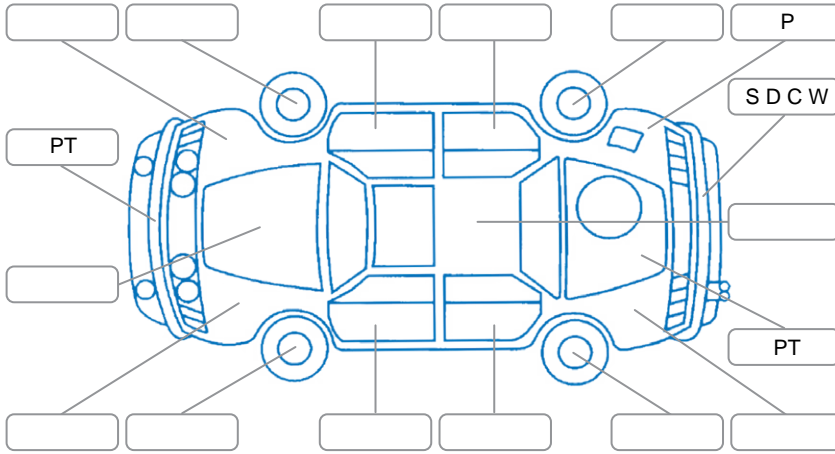

Report ID:	28,044,006	Version:	2
Created:	03 May 2026		

Make:	KIA	Model:	Sportage
Body Style:	SUV	Year:	2017
Rego No.:	QMT842	Rego Expiry:	26 Sep 2026
WoF Expiry:	27 Mar 2027	Odometer:	83,493 Kms
Good No.:	28044006	VIN:	KNAPN81CSG7146167
Next Service:	98000	Service History:	No

Key

S = Scratch R = Rust C = Crack * = Decals W = Significant scuffs
 D = Dent PT = Paint defect P = Pin dent SC = Stone Chips

Note: some defects and blemishes may not be displayed in the diagram

Body Inspection Comments

Conditions During Body Inspection

Under Carriage and Under Bonnet Inspection Comments

Interior Comments

Seats:	Good
Carpets:	Good
Panels:	Good
Dashboard:	Good

General Comments

Road Conditions During Test Drive	Dry		
Engine Timing Mechanism	Timing Chain		
Evidence of Cam Belt Replacement	<input type="checkbox"/> Yes	<input type="checkbox"/> No	Kms
Inspected by:	Greg Morgan		
Published by:	Michael Little		
Inspection Date:	12 Mar 2026		