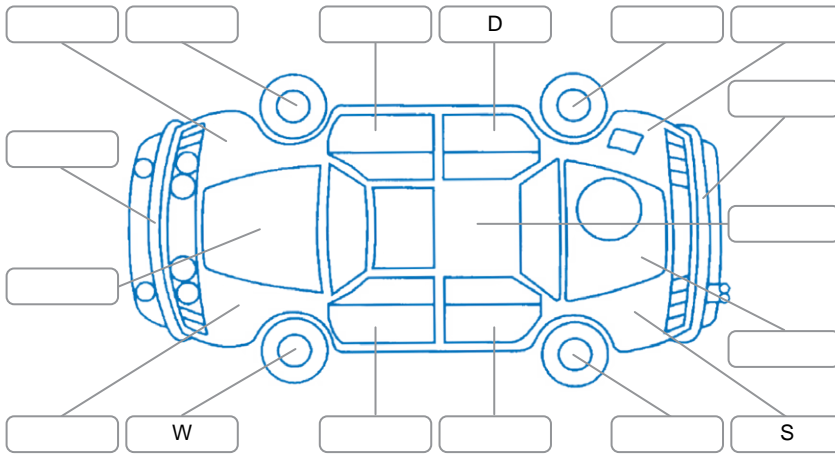

Key
 S = Scratch R = Rust C = Crack * = Decals W = Significant scuffs
 D = Dent PT = Paint defect P = Pin dent SC = Stone Chips

Note: some defects and blemishes may not be displayed in the diagram

Body Inspection Comments

Parcel tray missing.

Conditions During Body Inspection Dry

Under Carriage and Under Bonnet Inspection Comments

Interior Comments

Seats:	Good
Carpets:	Good
Panels:	Good
Dashboard:	Good

General Comments

Road Conditions During Test Drive	Wet		
Engine Timing Mechanism	Timing Chain		
Evidence of Cam Belt Replacement	<input type="checkbox"/> Yes	<input type="checkbox"/> No	Kms
Inspected by:	Marlon Espena		
Published by:	Andrew Sullivan		
Inspection Date:	13 Mar 2026		