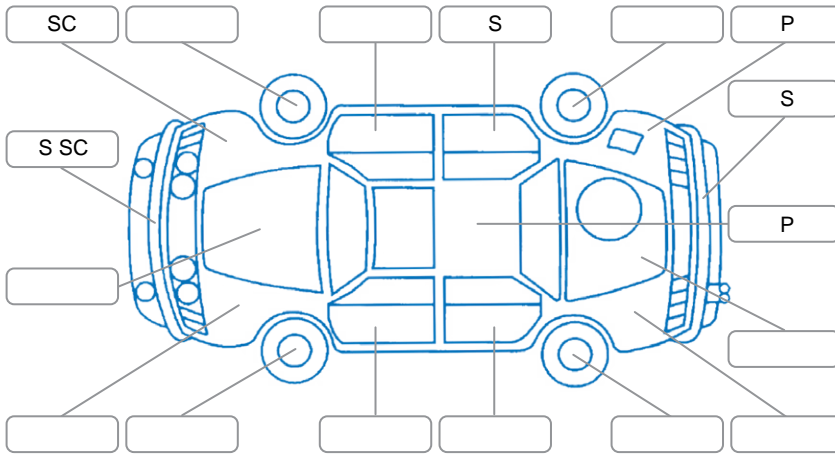

Report ID:	28,043,615	Version:	3
Created:	18 Mar 2026		

Make:	Subaru	Model:	Impreza
Body Style:	Wagon	Year:	2013
Rego No.:	QYS439	Rego Expiry:	26 Nov 2026
WoF Expiry:	27 Oct 2026	Odometer:	70,842 Kms
Good No.:	28043615	VIN:	7AT0GF09X24038745
Next Service:	75,000km	Service History:	No

### Key

S = Scratch    R = Rust    C = Crack    \* = Decals    W = Significant scuffs  
 D = Dent    PT = Paint defect    P = Pin dent    SC = Stone Chips

Note: some defects and blemishes may not be displayed in the diagram