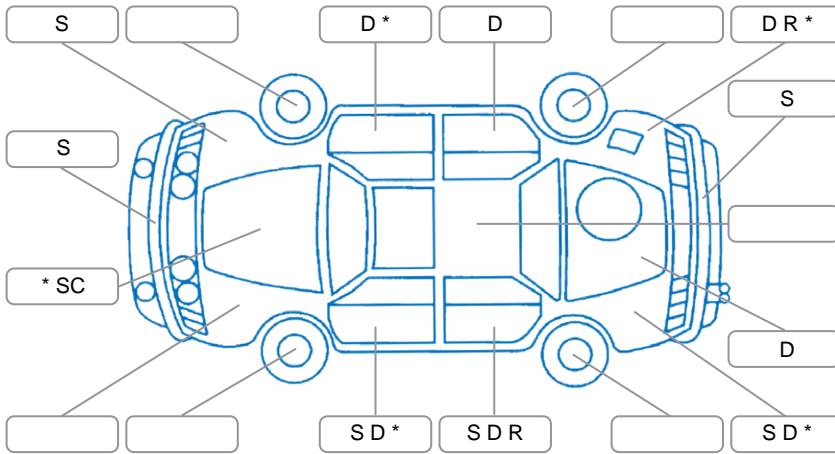

Report ID:	28,043,604	Version:	5
Created:	16 Apr 2026		

Make:	Mitsubishi	Model:	Triton
Body Style:	Utility	Year:	2020
Rego No.:	MSA279	Rego Expiry:	27 Aug 2026
WoF Expiry:	02 Apr 2027	Odometer:	129,855 Kms
Good No.:	28043604	VIN:	MMAJLKK10LH006394
Next Service:	134,000 kms	Service History:	No

Key
 S = Scratch R = Rust C = Crack * = Decals W = Significant scuffs
 D = Dent PT = Paint defect P = Pin dent SC = Stone Chips

Note: some defects and blemishes may not be displayed in the diagram

Body Inspection Comments